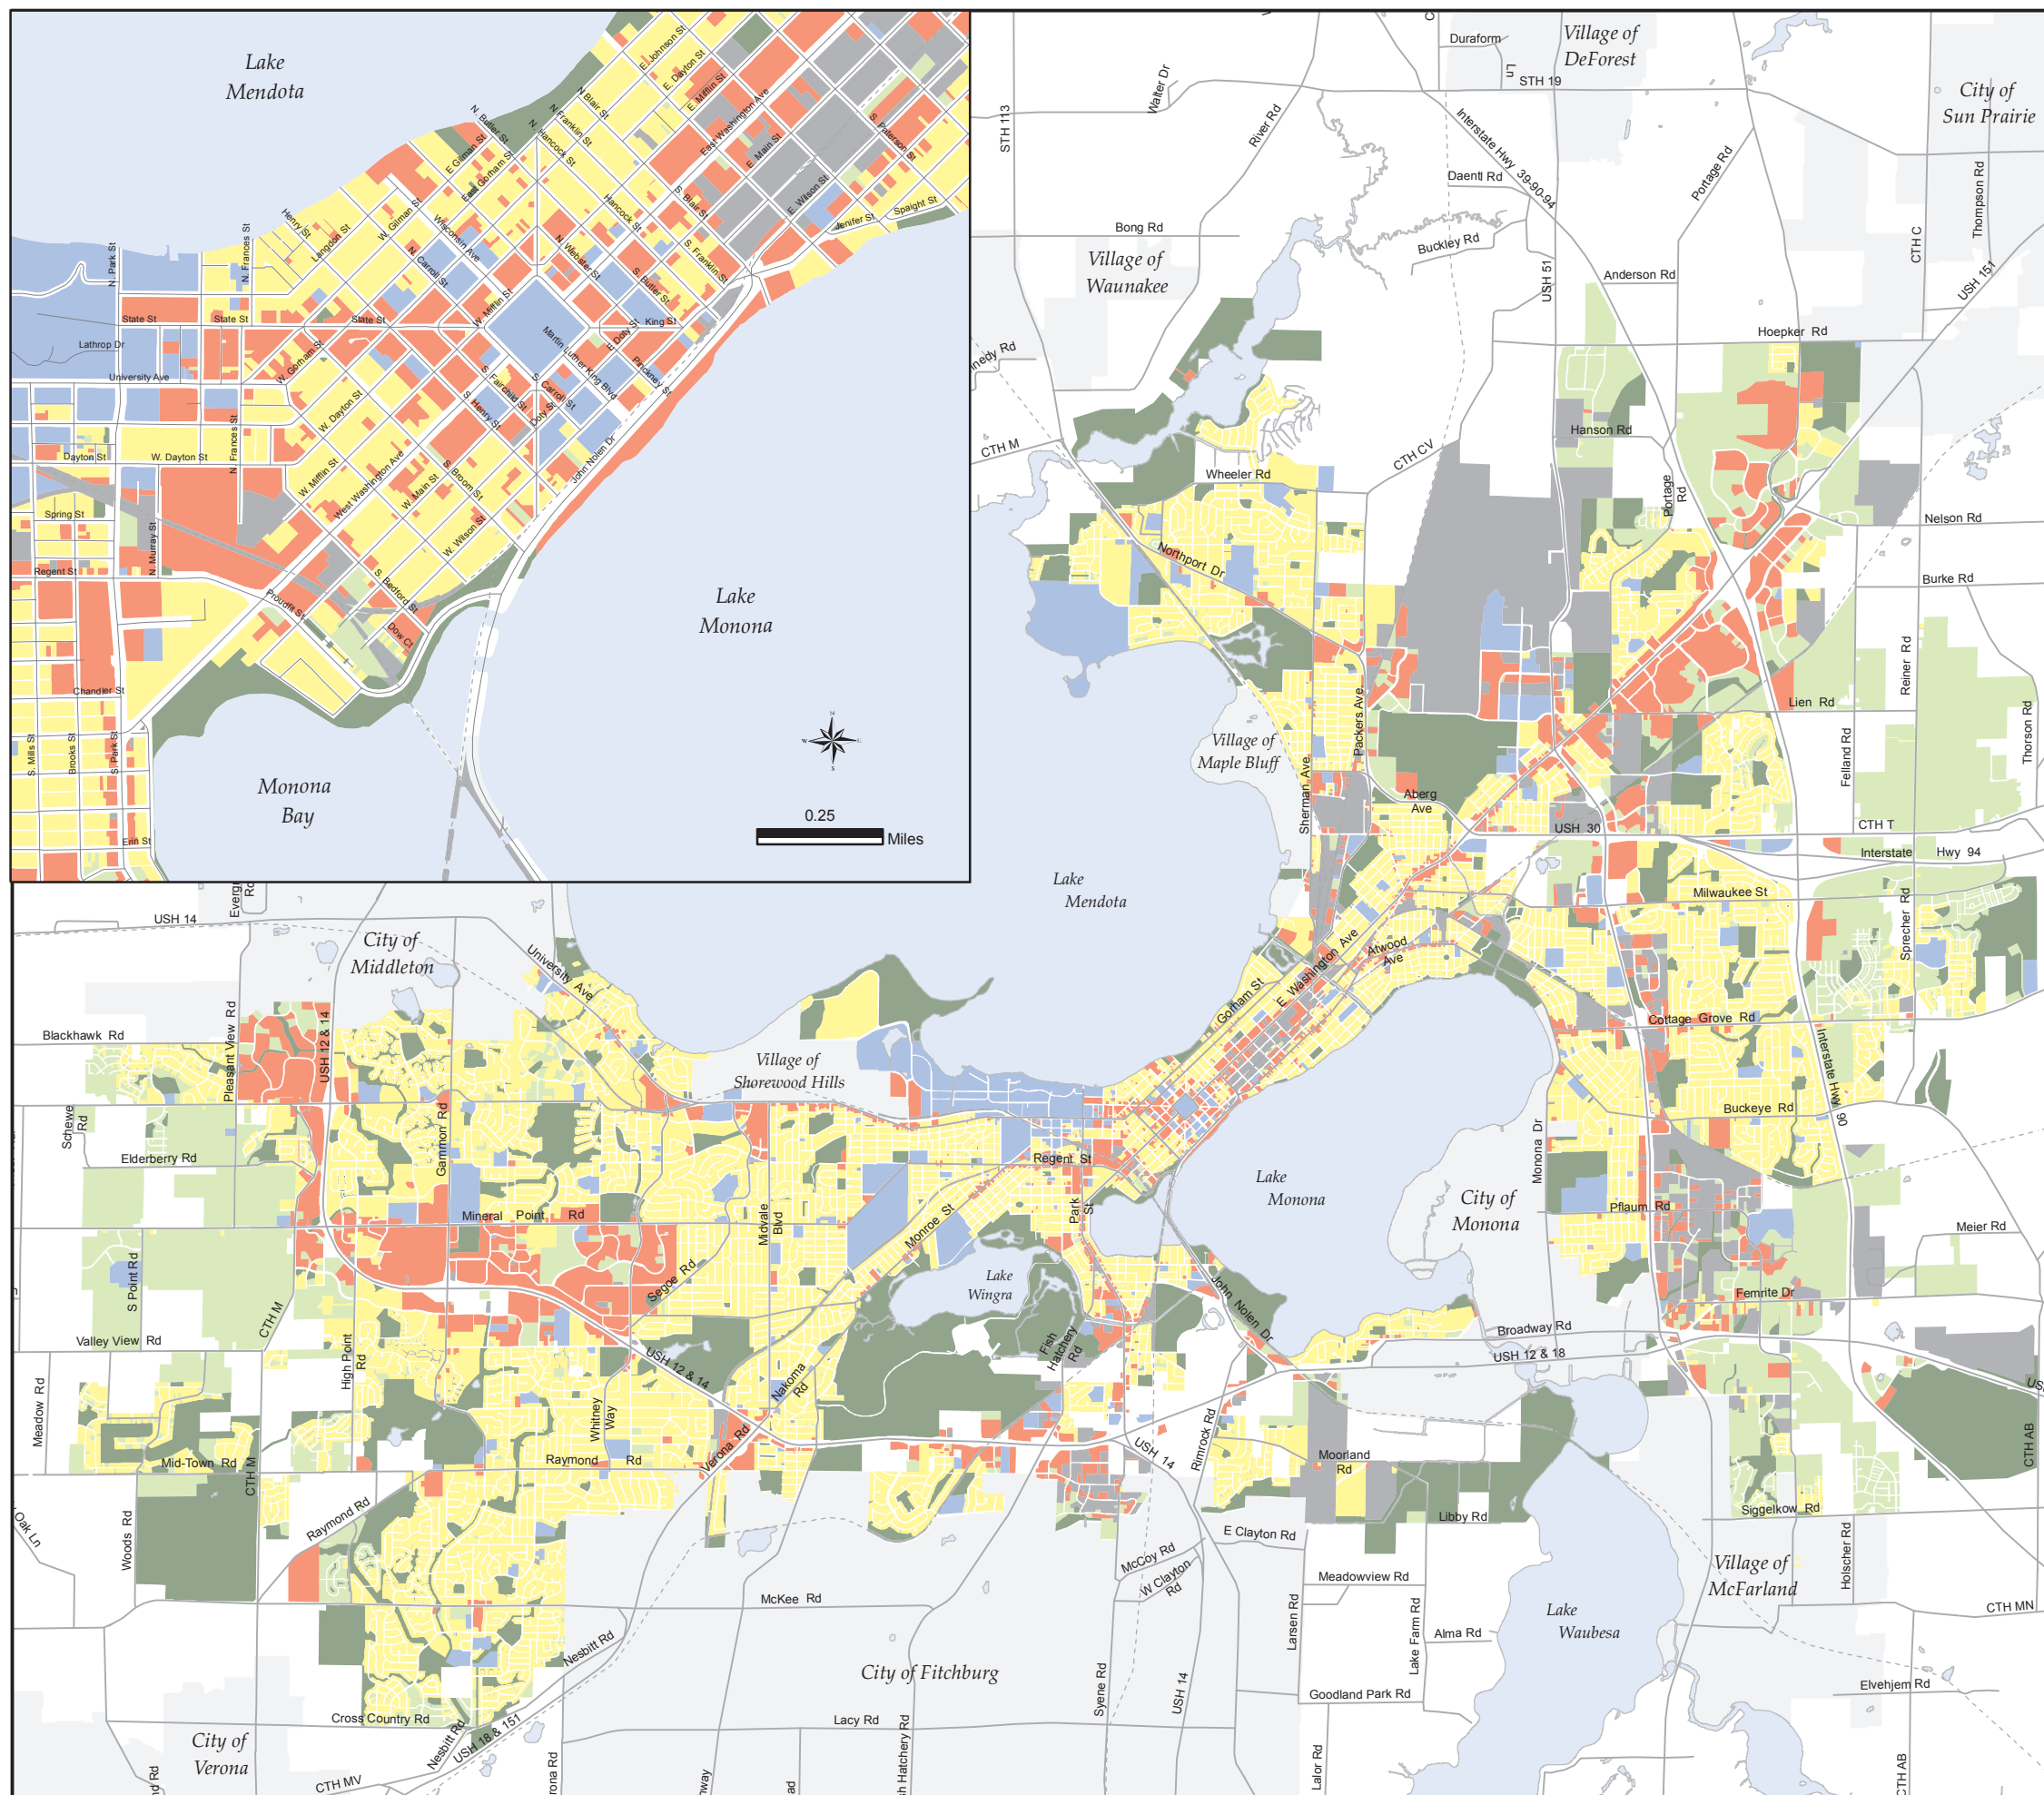

Current Land Use

City of Madison
January 2005

-  Residential
-  Commercial
-  Industrial
-  Institutional
-  Park and Open Space
-  Agriculture and Vacant
-  Other Cities and Villages
-  Unincorporated Areas

Data Source:
City of Madison Department of Planning and Development, Planning Unit

April 12, 2006 4:00pm